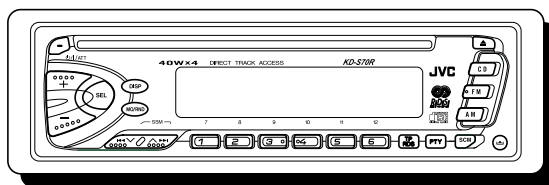

## CD RECEIVER

# KD-S70R

**Area Suffix**  
 E ---- Continental Europe  
 EX ----- Central Europe

When servicing this unit, please refer to the KD-S676R(No.49541) service manual,  
 Which has been issued previously.  
 A part different from KD-S676R was described in this manual.