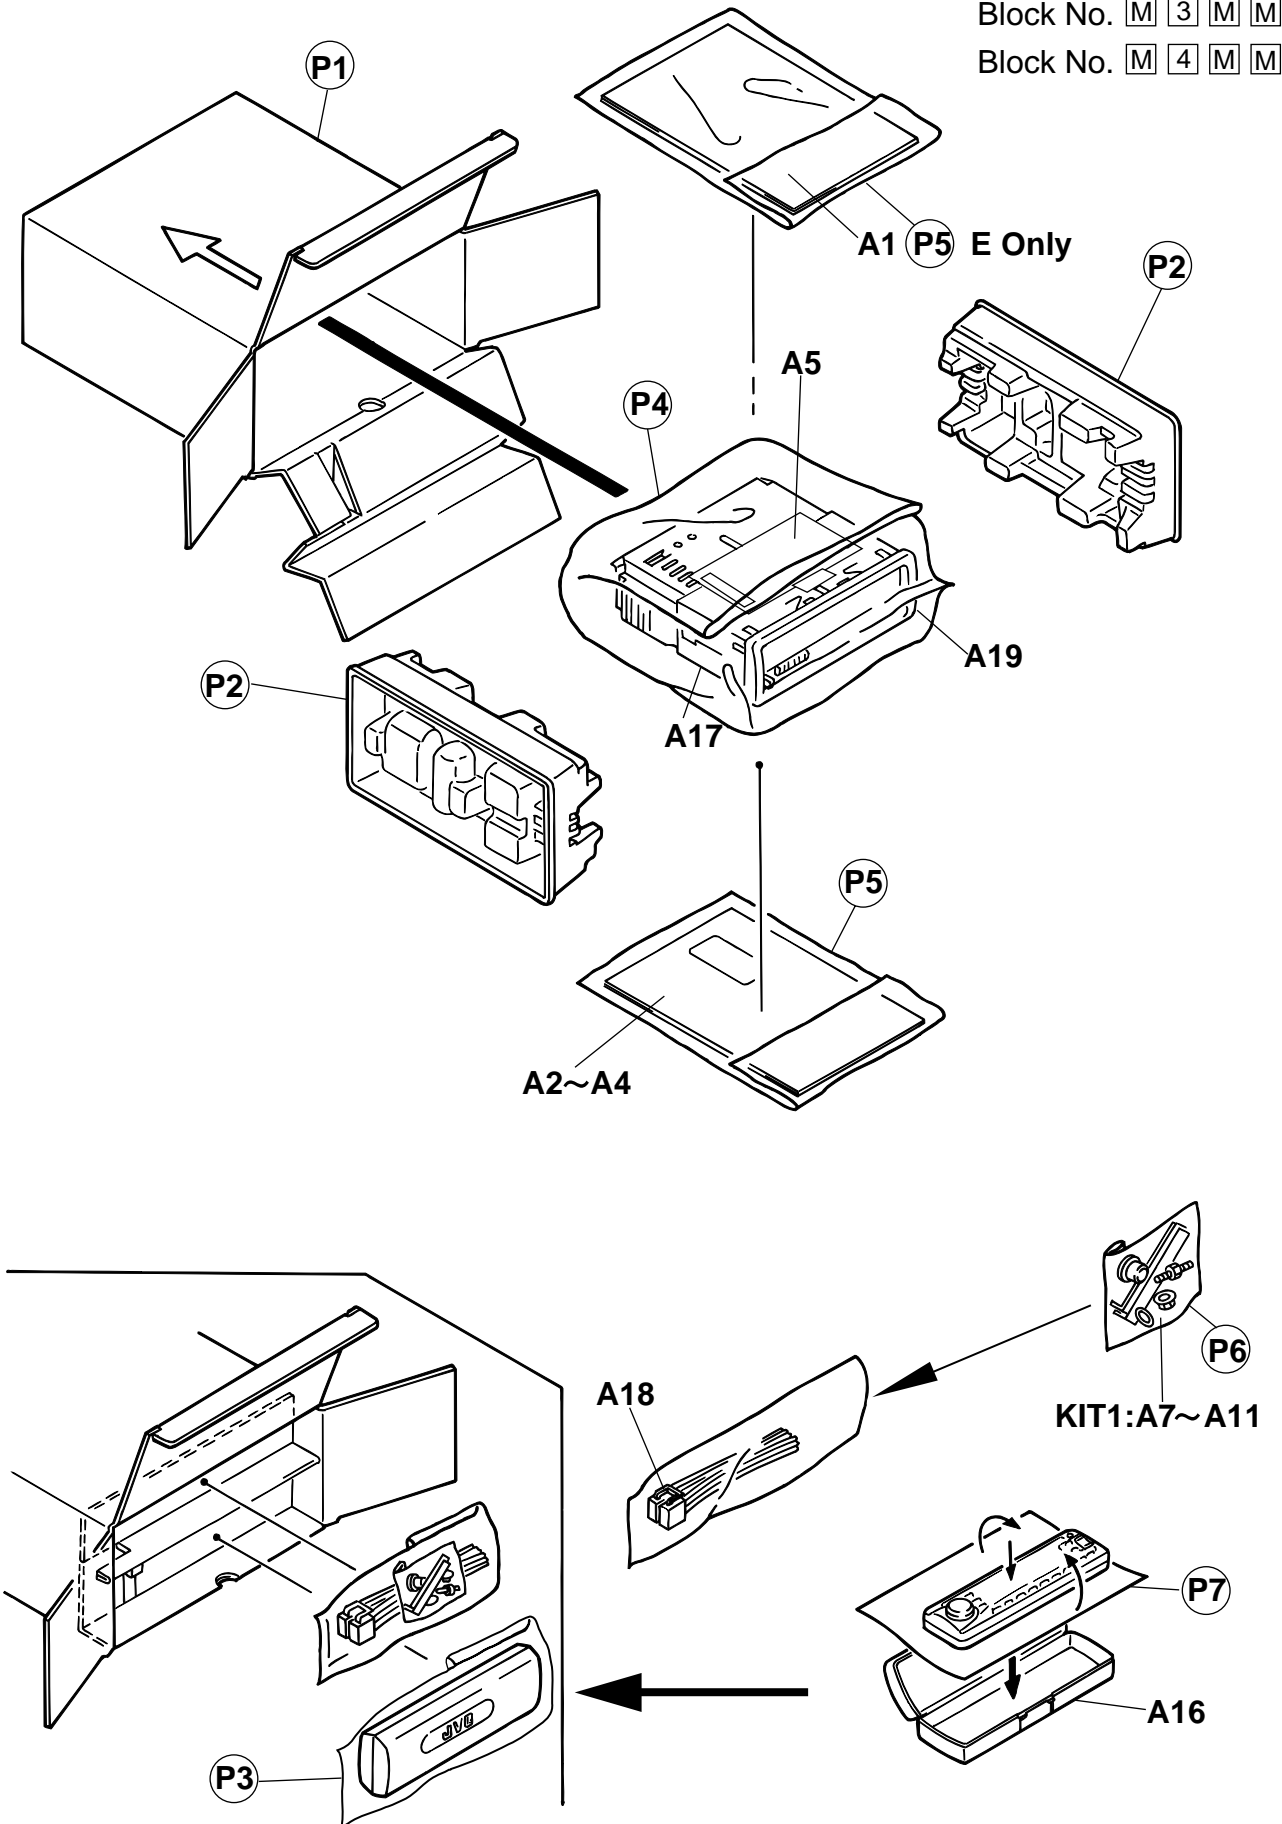

# KD-S70R

**Area Suffix**  
 E ---- Continental Europe  
 EX ----- Central Europe

When servicing this unit, please refer to the KD-S676R(No.49541) service manual,  
 Which has been issued previously.  
 A part different from KD-S676R was described in this manual.

### Contents

Packing materials  
 and accessories parts list ..... 1-2

## ■ Parts list (General assembly)

P3-2 Block No. M1MM

△	Item	Parts name	Parts number		Q'ty
			KD-S676R E	KD-S70R E/EX	
	1	F.PANEL ASS'Y	ZCKDS676R-NPA	-----	-
	1-1	FRONT PANEL	FSJC1057-002	FSJC1057-003	1
	1-2	FINDER LENS	FSJD3023-00C	FSJD3023-00N	1
	8	SCREW	QYSDST2606Z	SDST2604Z	3
	21	PRESET BUTTON	FSXP2035-052	FSXP2035-102	1
	35	NAME PLATE	FSYN3121-D005	GE30252-002A	1